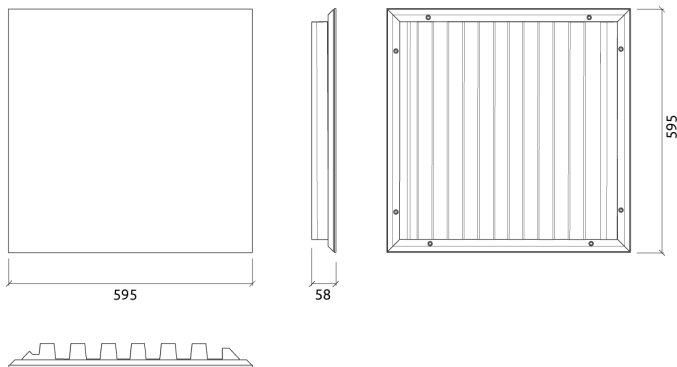

Technical Information

Features

Type:
Absorber

Absorption range: 160 Hz to 8000 Hz

Acoustic Class: A | (α_w) = 0,95

Available fire rates:

FG | Furniture Grade

Material:

- Acoustic fabric
- Marine grade plywood structural frame
- Calibrated cell acoustic foam

Equipped with eight M6 Screw Thread receiver

Dimensions:

FG - SF | 595x595x52mm | 1.0 Kg

FG - WF | 595x595x52mm | 1.2 Kg