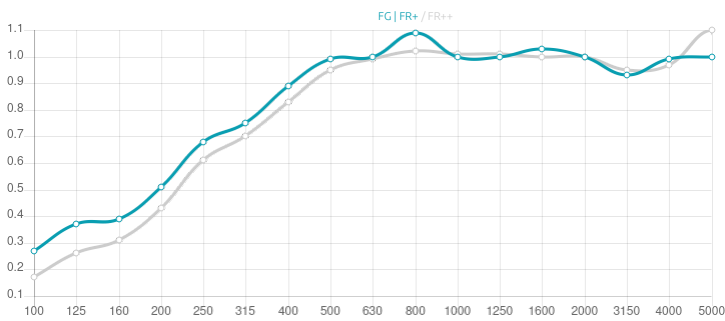

Performance

Technical Information

Features

Type:  
Absorber

Absorption range: 160 Hz to 8000 Hz

Acoustic Class: A | ( $\alpha_w$ ) = 0,95

Available fire rates:

FG | Furniture Grade